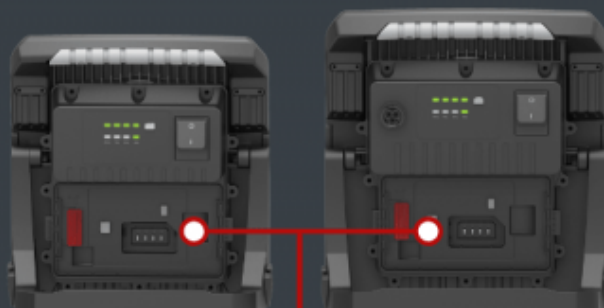

brennenstuhl®
MULTI BATTERY
18V-SYSTEM

One worklight.
Many battery systems.

4000

6050

➤ **Bosch**
Professional

➤ **Metabo**

➤ **Milwaukee**
➤ **Dewalt**

➤ **Makita**