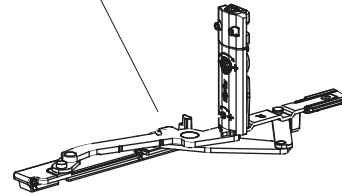

# MAGICUBE

MECHANISMS FOR TILT-AND-TURN

SKG

RC2

EN 1627