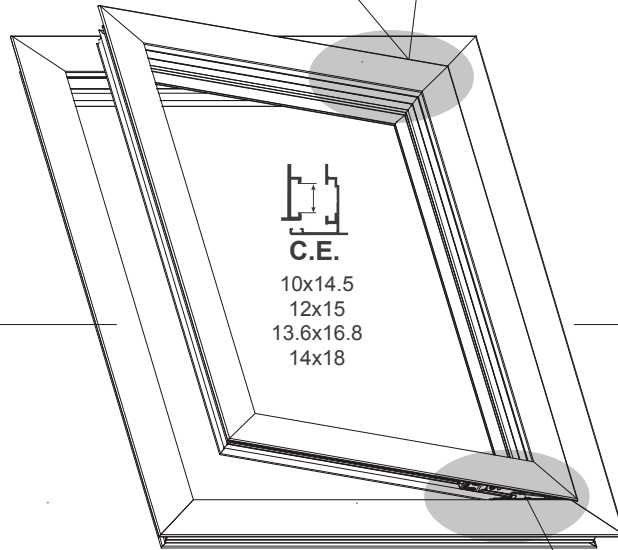

# MAGICUBE

MECHANISMS FOR TILT-AND-TURN

SKG

RC2

EN 1627