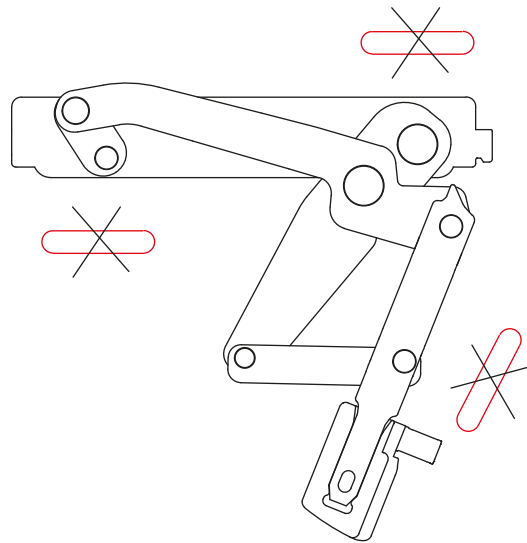

FAPIM SOLUTION