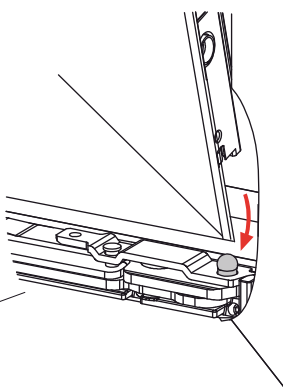

MAGICUBE

MECHANISMS FOR TILT-AND-TURN