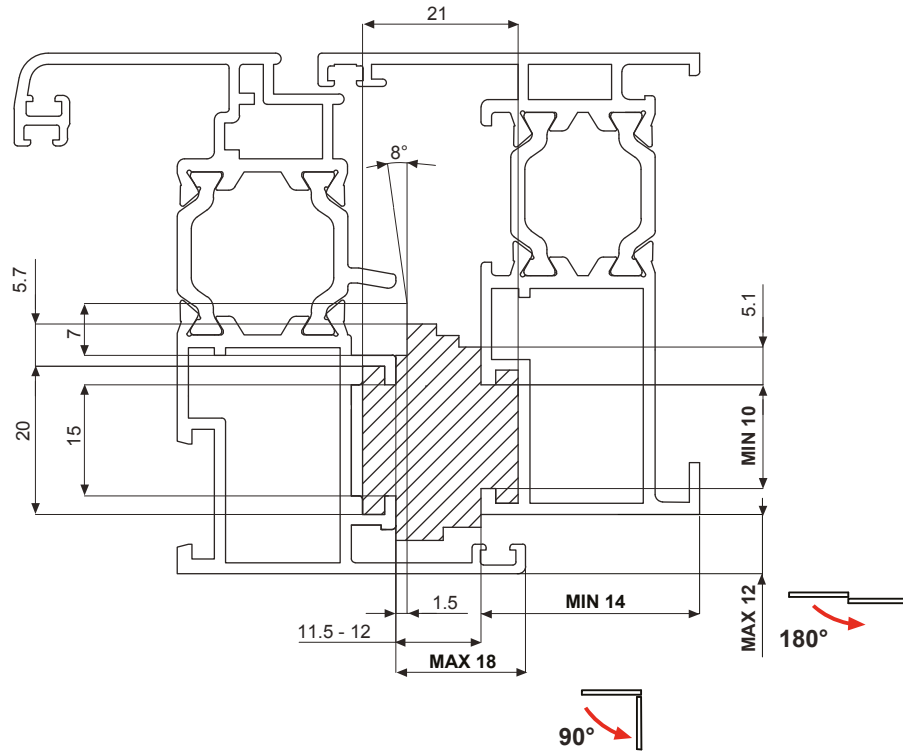

# MAGICUBE

MECHANISMS FOR TILT-AND-TURN

SKG

RC2

EN 1627