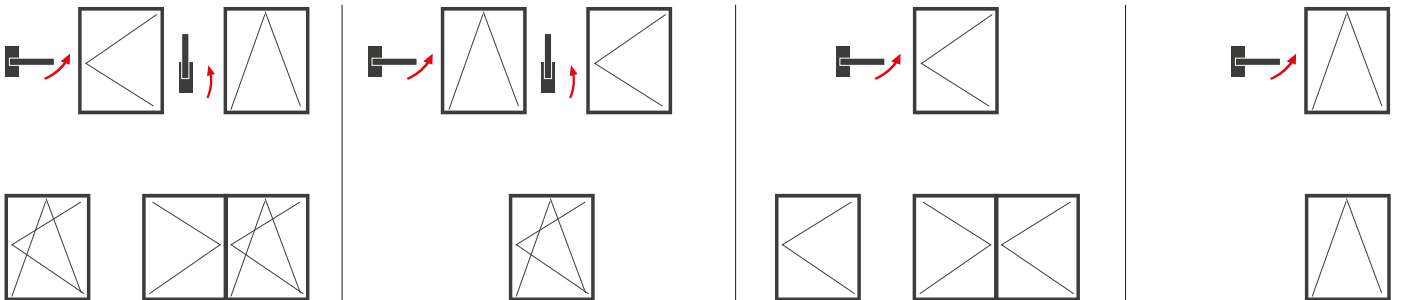

# MAGICUBE

MECHANISMS FOR TILT-AND-TURN

SKG

RC2

EN 1627