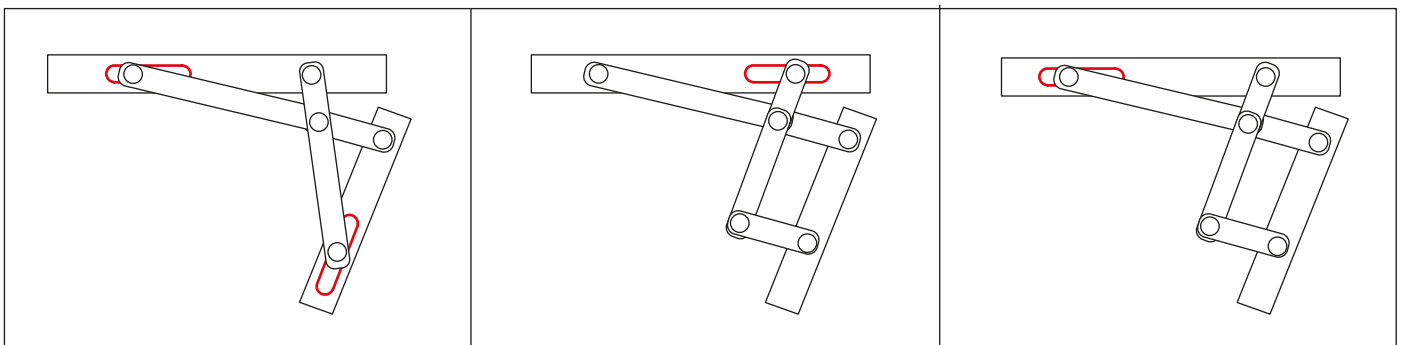

OTHER SOLUTIONS