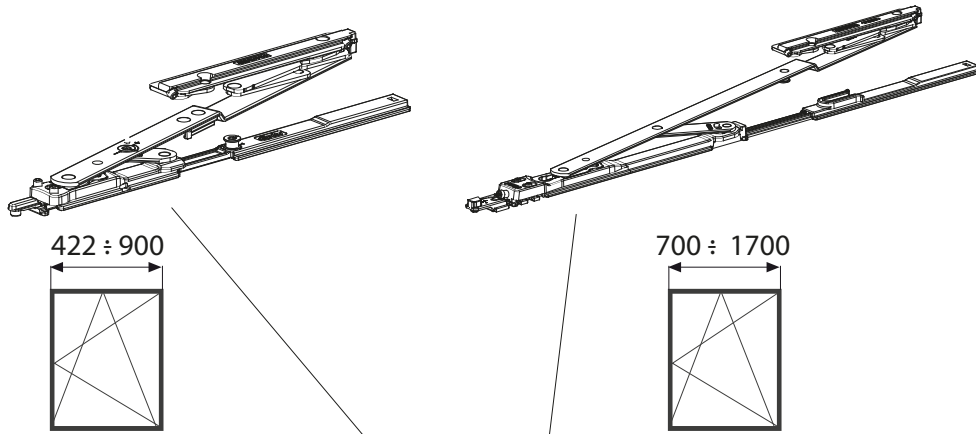

# MAGICUBE

MECHANISMS FOR TILT-AND-TURN

SKG

RC2

EN 1627