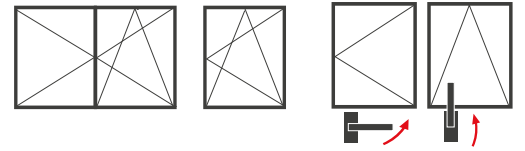

MAGICUBE

MECHANISMS FOR TILT-AND-TURN