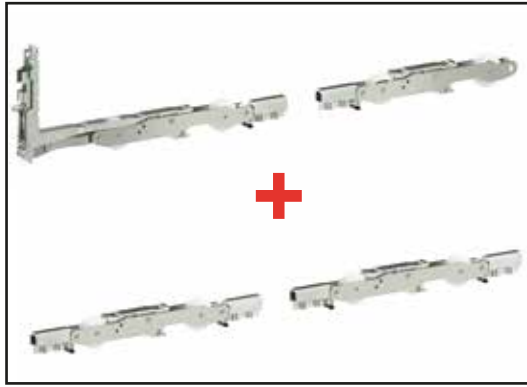

LUCE

LIFT AND SLIDE

 Made in Italy

fapim[®]
Life in evolution

KG
Kg 330

KG
Kg 440

KG
Kg 250

KG
Kg 400