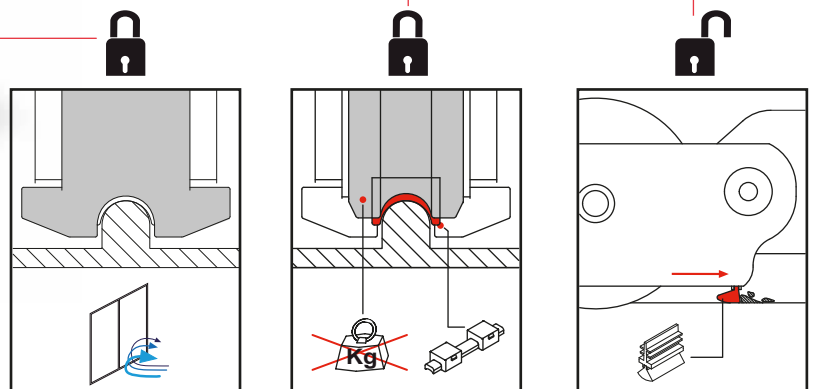

UNI EN 13126-16:2008

KG	1	2	3	4	5	6	7	8	9	
330	-	5	330	0	1	5	-	16	1200/2000	
440	-	5	440	0	1	5	-	16	1200/2000	

KG	1	2	3	4	5	6	7	8	9	
250	-	5	250	0	1	5	-	16	1200/2000	
400	-	5	400	0	1	5	-	16	1200/2000