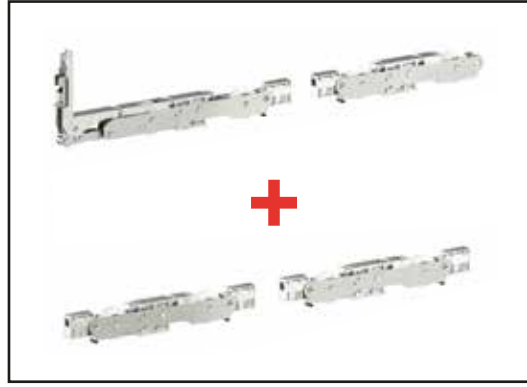

LUCE

LIFT AND SLIDE

 Made in Italy

fapim[®]
Life in evolution

KG
Kg 330

KG
Kg 440

KG
Kg 250

KG
Kg 400