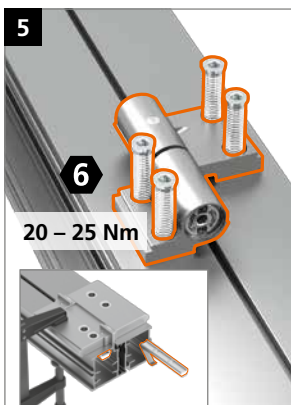

Alternative Befestigung:
Befestigungsplatte.
Variante de fixation :
plaque de fixation.
Alternative mounting:
Mounting plate.